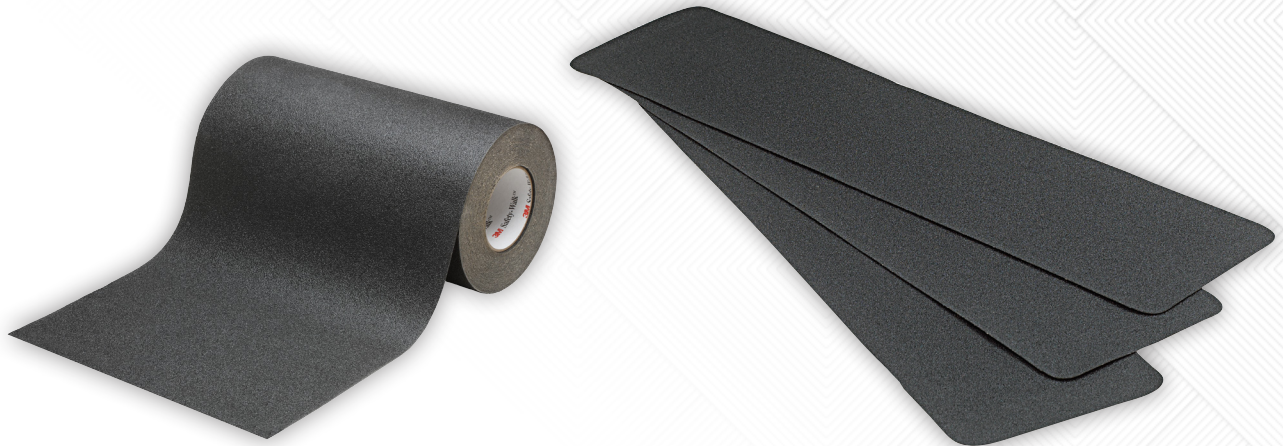

HARDWARE
& PAINT
SOLUTIONS

SKILCRAFT® Peel-and-Stick Nonskid, General Purpose Slip-Resistant Tapes and Treads

- Made with mineral particles
- Durable resin bonds minerals to pressure-sensitive, adhesive-backed film
- Use wherever slipping is a hazard
- Great for stairs, ramps, entrances, lawn equipment, ladders, constructions, machinery, vehicles and warehouse floors
- Easy to install

Created with pride by Americans who are Blind or have other Significant Disabilities™

Description	NSN	U/I
24" x 6" x .08" <i>Black</i>	7220-00-205-0389	EA
6" x 24", 50 Pieces <i>Yellow</i>	7220-01-648-0987	BX
2" x 60', 1 Roll <i>Yellow</i>	7220-01-648-0988	BX
1" x 60', 4 Rolls <i>Yellow</i>	7220-01-648-0990	BX
4" x 60', 1 Roll <i>Yellow</i>	7220-01-648-0993	RO
3/4" x 24", 50 Pieces <i>Black</i>	7220-01-648-0995	BX
2" x 60', 2 Rolls <i>Black</i>	7220-01-648-0997	BX
5-1/2" x 5-1/2", 50 Pieces <i>Black</i>	7220-01-648-0998	BX
3/4" x 60', 4 Rolls <i>Black</i>	7220-01-648-0999	BX
4" x 60', 1 Roll <i>Black</i>	7220-01-648-1000	RO
1" x 60', 4 Rolls <i>Black</i>	7220-01-648-1004	BX
6" x 60', 1 Roll <i>Black</i>	7220-01-648-1007	RO
12" x 60', 1 Roll <i>Black</i>	7220-01-648-1008	RO
18" x 60", 1 Roll <i>Black</i>	7220-01-648-1009	RO
24" x 60', 1 Roll <i>Black</i>	7220-01-648-1011	RO
36" x 60', 1 Roll <i>Black</i>	7220-01-648-1013	RO
48" x 60', 1 Roll <i>Black</i>	7220-01-648-1015	RO
6" x 24", 50 Pieces <i>Black</i>	7220-01-650-5922	BX