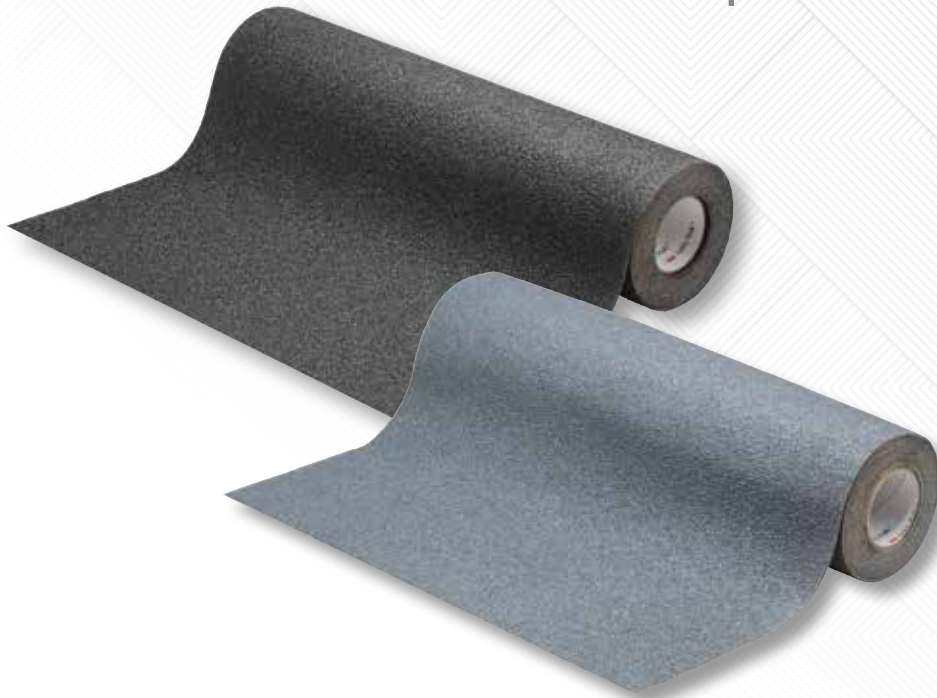

HARDWARE
& PAINT
SOLUTIONS

SKILCRAFT® Peel-and-Stick Nonskid, Coarse Slip-Resistant Tapes and Treads

- Made of extra-large, coarse mineral particles backed by a high-performance, pressure-sensitive adhesive.
- Great for high foot-traffic areas and areas exposed to extreme conditions.
- Perfect on stairs, ship and plane decks, construction vehicles, oily/wet areas, semi trailers, platforms and ramps, machine shop and warehouse floors, and recreational vehicles.
- Easy to install

To learn more about
these and other
Peel-and-Stick Tapes and
Treads products, visit
AbilityOneCatalog.com
or call 1-877-438-5963

SKILCRAFT® Peel-and-Stick Nonskid, Coarse Slip-Resistant Tapes and Treads

SKILCRAFT® Peel-and-Stick Nonskid, Conformable Slip-Resistant Tapes and Treads

- Conforms to grated metal and other irregular surfaces.
- Durable resin bonds minerals to pressure-sensitive, adhesive-backed aluminum film.
- Use wherever slipping is a hazard.
- Great for stairs, ladders, loading ramps, platforms, warehouse floors, ships, vehicles and irregular surfaces.
- Easy to install.

SKILCRAFT® Peel-and-Stick Nonskid, General Purpose Slip-Resistant Tapes and Treads

- Made with mineral particles.
- Durable resin bonds minerals to pressure-sensitive, adhesive-backed film.
- Use wherever slipping is a hazard.
- Great for stairs, ramps, entrances, lawn equipment, ladders, construction machinery, vehicles and warehouse floors.
- Easy to install.