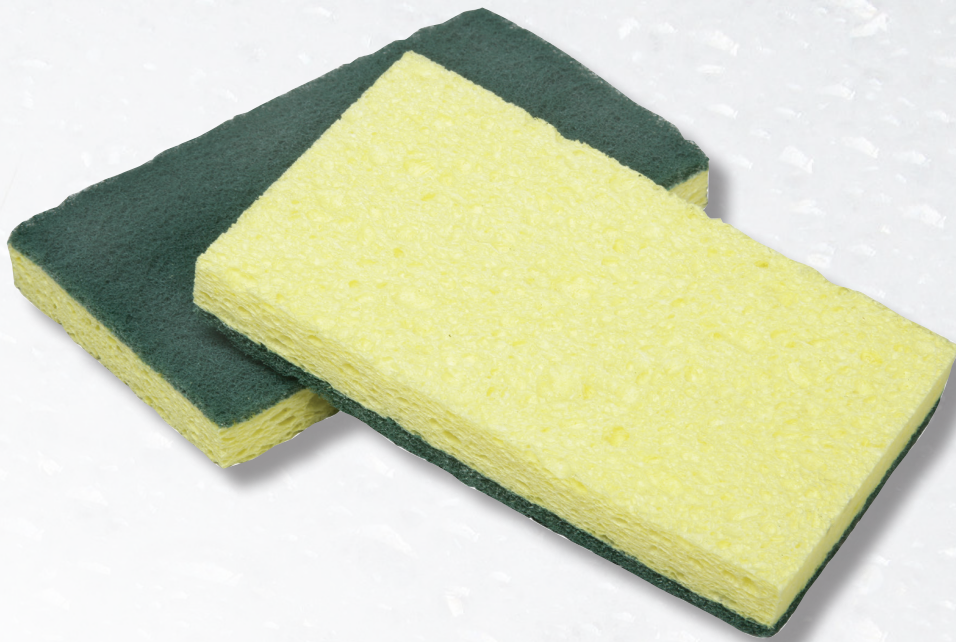

CLEANING
& JANITORIAL
SOLUTIONS

SKILCRAFT® Heavy-Duty Cellulose Scrubber Sponge

- Scrubber easily breaks up dirt and lifts it away
- Sponge quickly wipes surfaces clean
- Great for kitchen, garage, or outdoors
- Sanitize in the wash and reuse

Created with pride by Americans who are Blind or have other Significant Disabilities™

CLEANING
& JANITORIAL
SOLUTIONS

Description	NSN	U/I
Heavy Duty Cellulose Scrubber Sponge, 0.70"H x 2.75"W x 4.5"L <i>Yellow/Green</i>	7920-01-663-4340	3/PG
Heavy Duty Cellulose Scrubber Sponge, 0.75"H x 3.25"W x 6.25"L <i>Yellow/Green</i>	7920-01-566-4130	3/PG